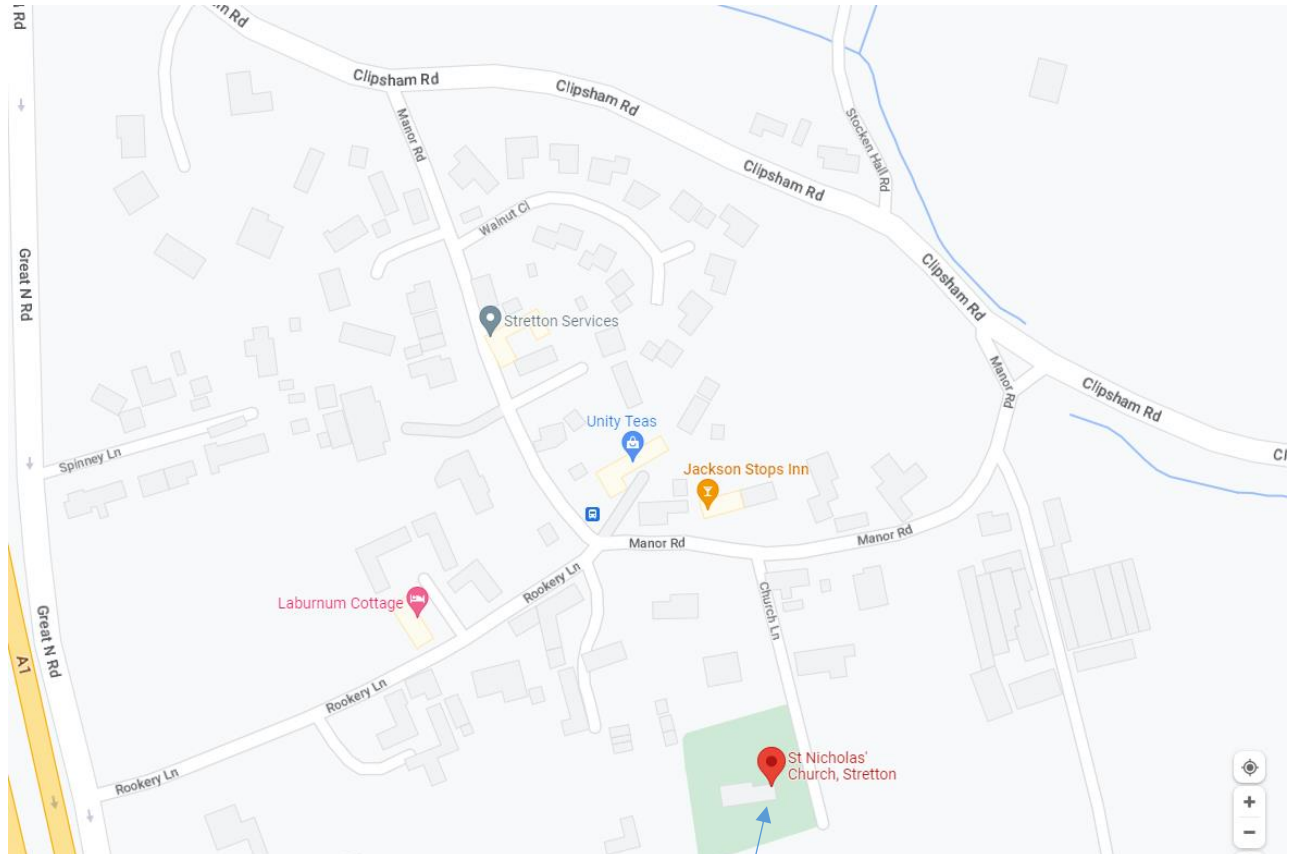

Details of Revised Locations for Stretton & Thistleton Electors

Further details on Stretton Community Hub Association website at:

<https://strettonrutland.co.uk/community/>

Stretton Community Hub located in St Nicholas Church Stretton

There is a road straight to the Community Hub (Church Lane) off Manor Road opposite the Public House, the Jackson Stops and is shown above in the map.

Satellite view of site

Polling Place/Polling Station