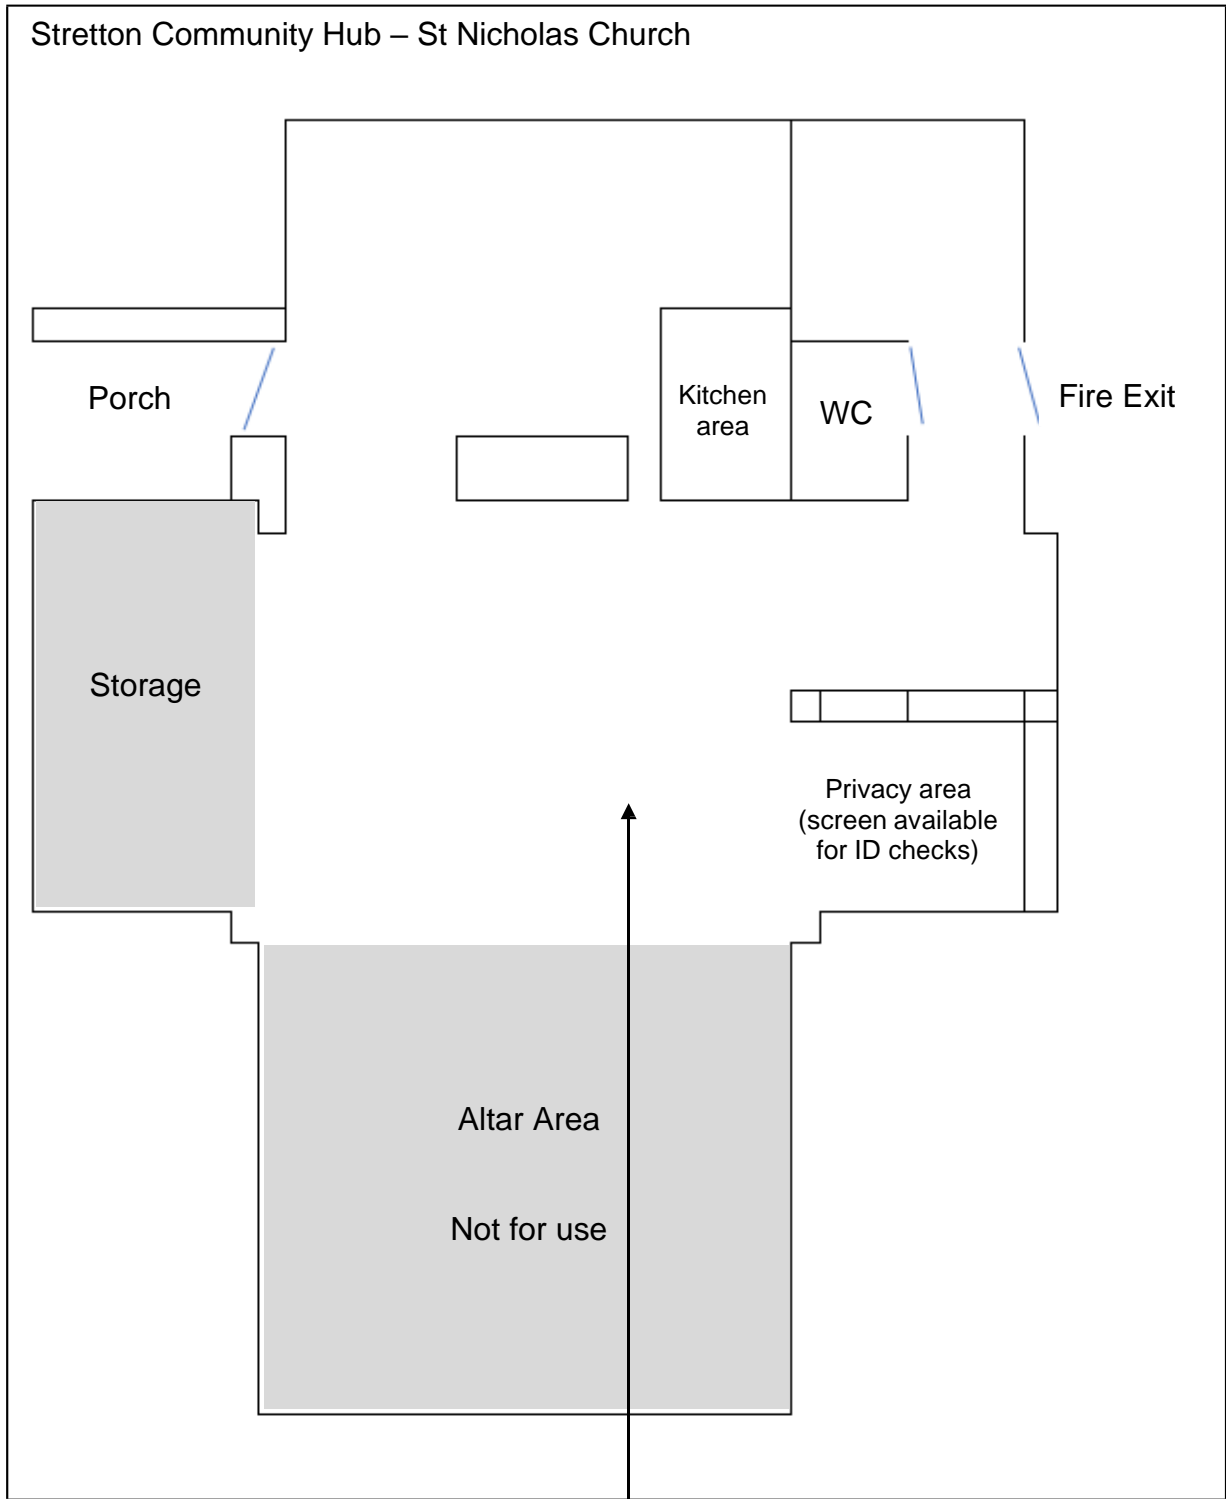

There is a road straight to the Community Hub (Church Lane) off Manor Road opposite the Public House, the Jackson Stops and is shown above in the map.

Satellite view of site

Polling Place/Polling Station

Polling area with sufficient space for polling booths, presiding officer and poll clerk tables, ballot boxes and additional seating if required for electors.