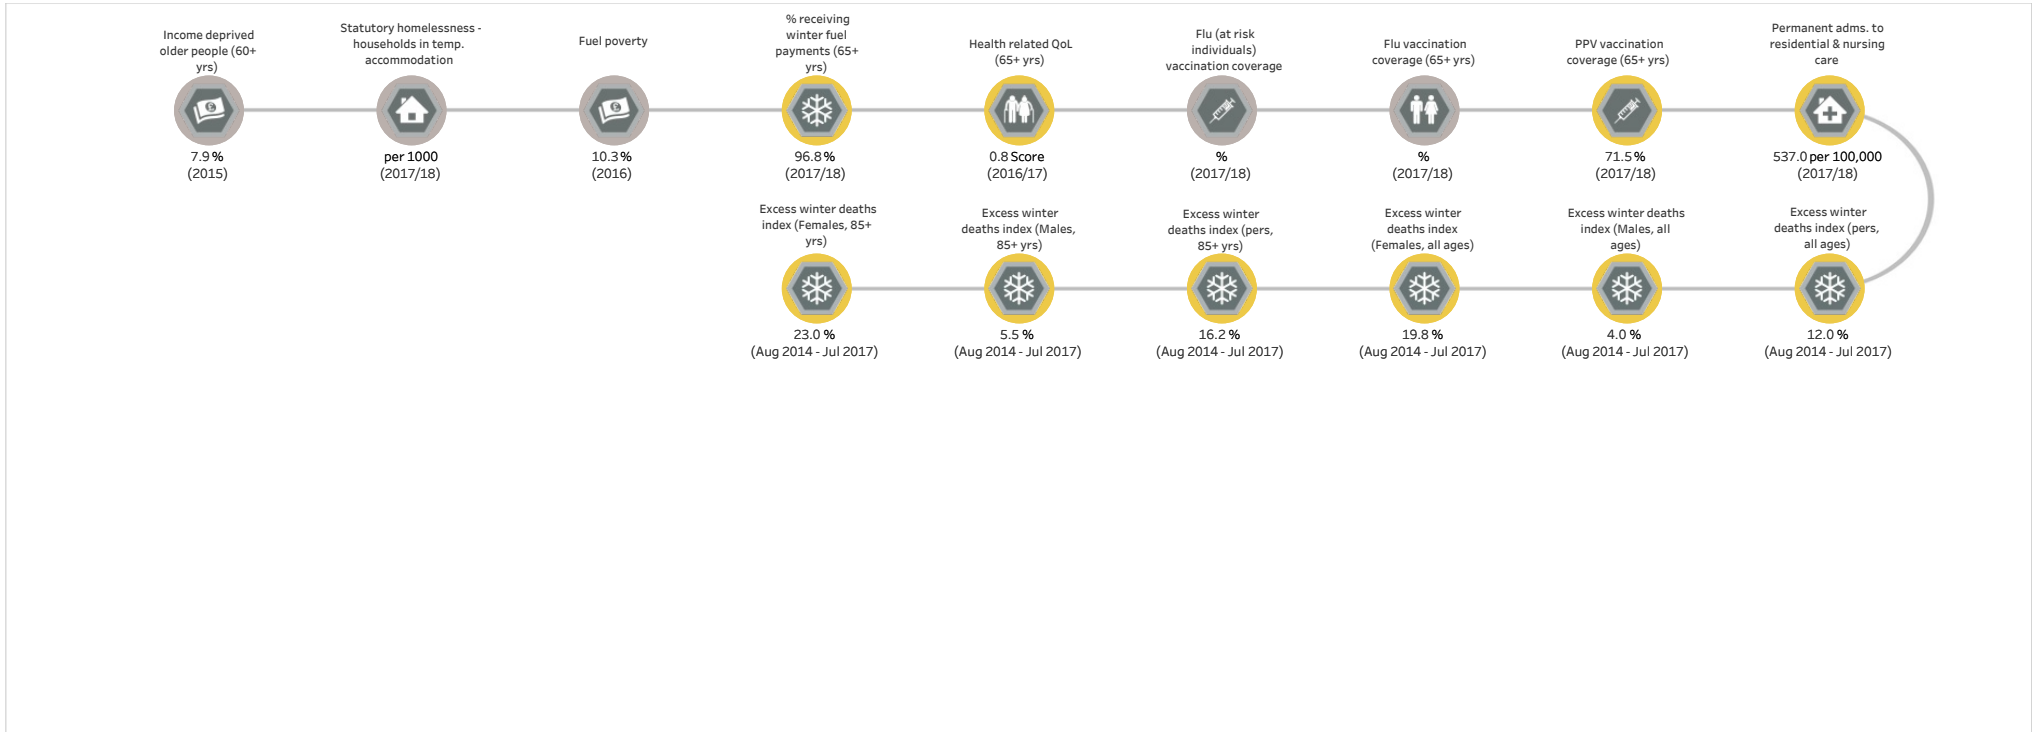

Area Name  
Rutland

Theme  
Winter Pressures

Statistical Significance compared to England/Target  
■ Better ■ Higher ■ Lower

■ Not compared ■ Similar ■ Worse

Data Source: Public Health England, Fingertips. Produced by the Business Intelligence Service at Leicestershire County Council, 2019