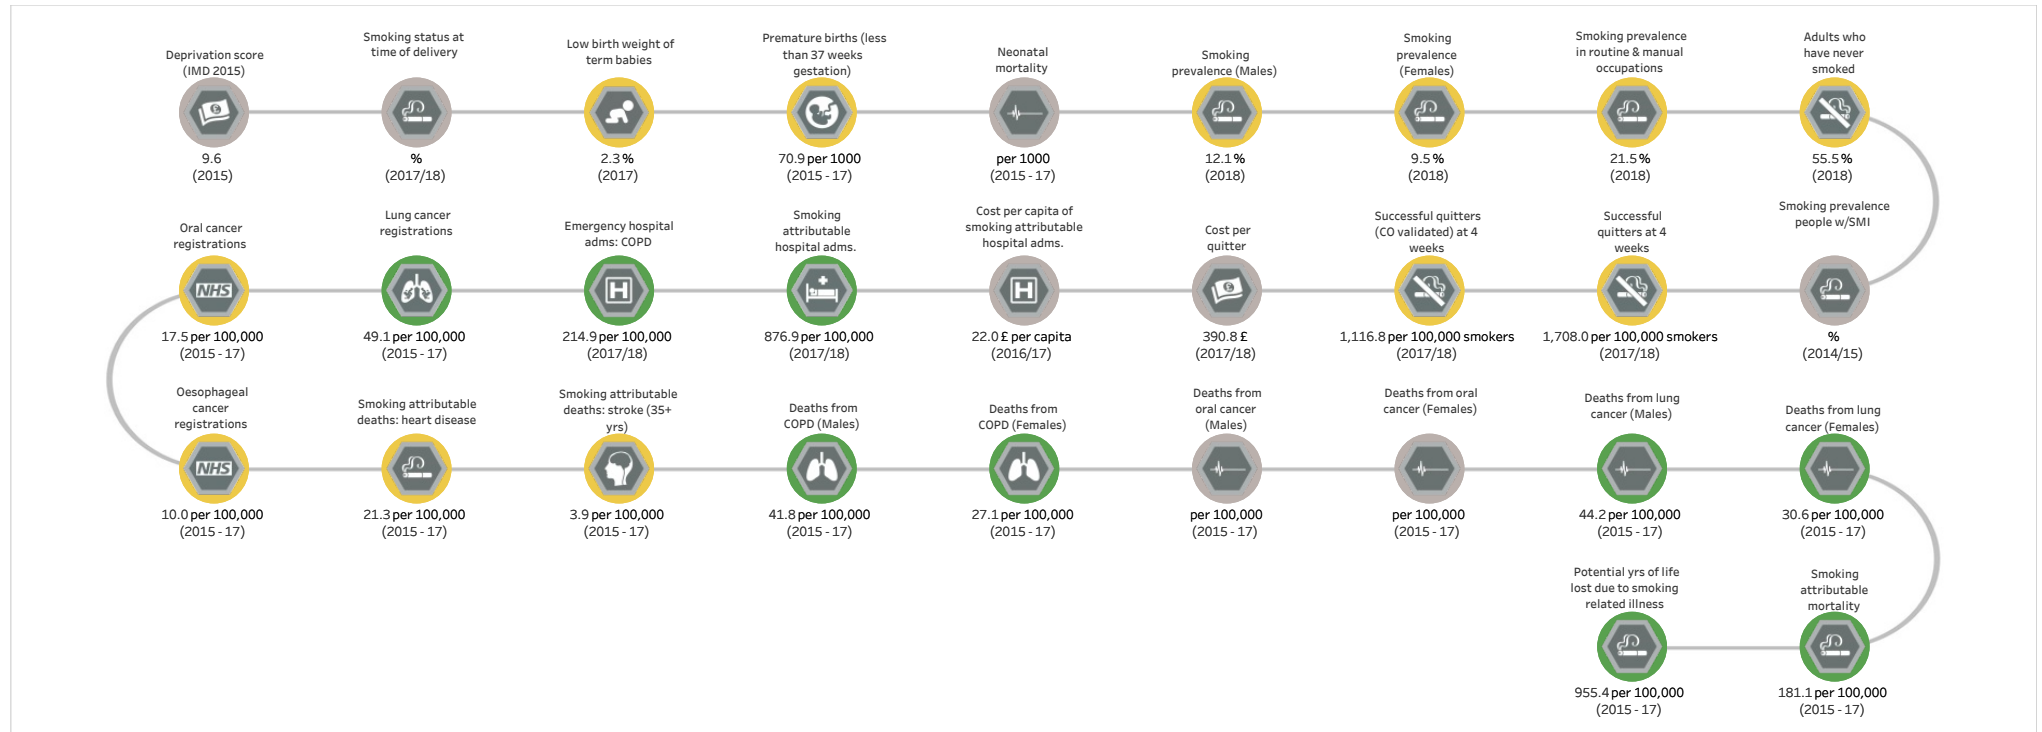

Area Name  
Rutland

Theme  
Tobacco

Statistical Significance compared to England/Target

■ Better   
 ■ Higher   
 ■ Lower   
 ■ Not compared   
 ■ Similar   
 ■ Worse

Data Source: Public Health England, Fingertips. Produced by the Business Intelligence Service at Leicestershire County Council, 2019