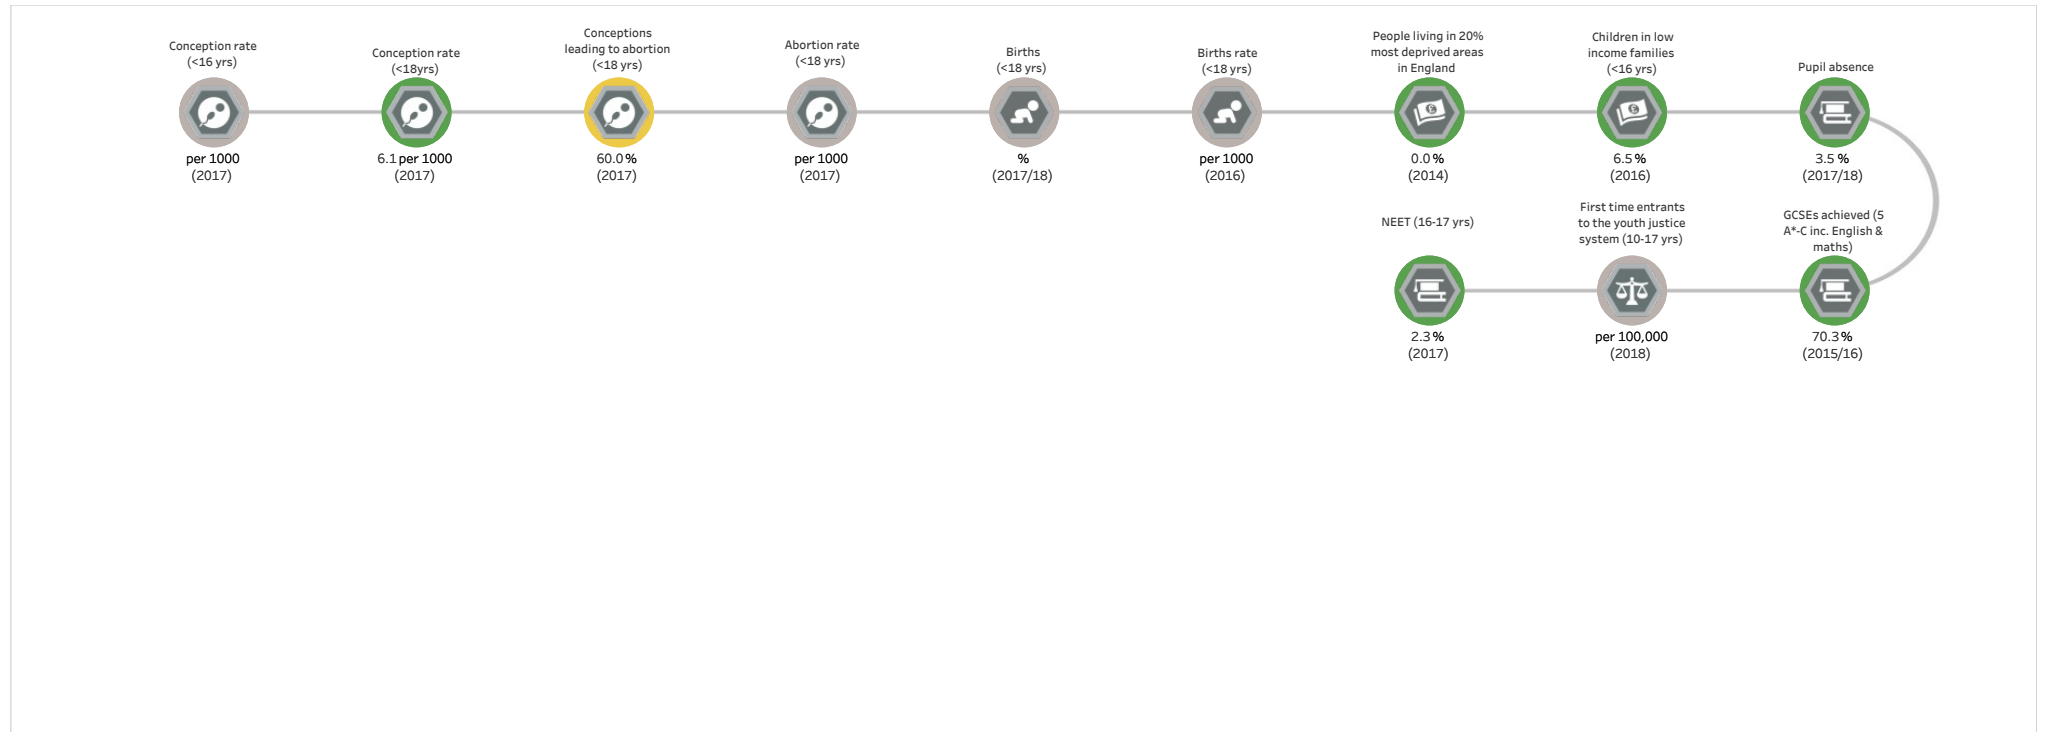

Area Name
Rutland

Theme
Teenage Pregnancy

Statistical Significance compared to England/Target

■ Better ■ Higher ■ Lower ■ Not compared ■ Similar ■ Worse

Data Source: Public Health England, Fingertips. Produced by the Business Intelligence Service at Leicestershire County Council, 2019