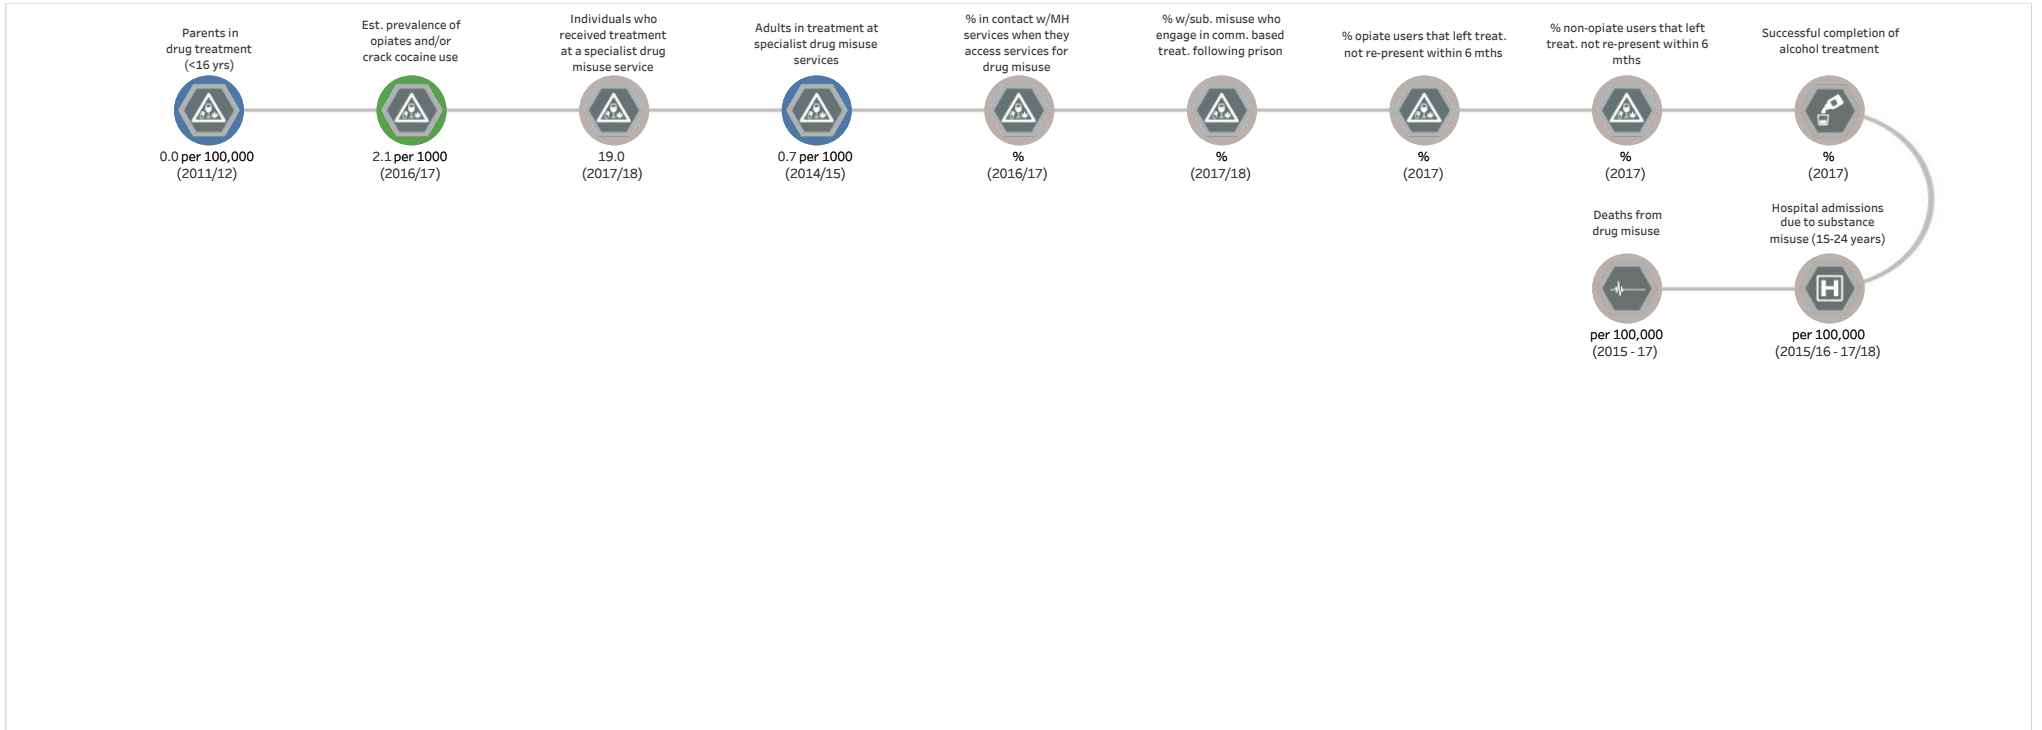

Area Name
Rutland

Theme
Substance Misuse

Statistical Significance compared to England/Target

■ Better ■ Higher ■ Lower ■ Not compared ■ Similar ■ Worse

Data Source: Public Health England, Fingertips. Produced by the Business Intelligence Service at Leicestershire County Council, 2019