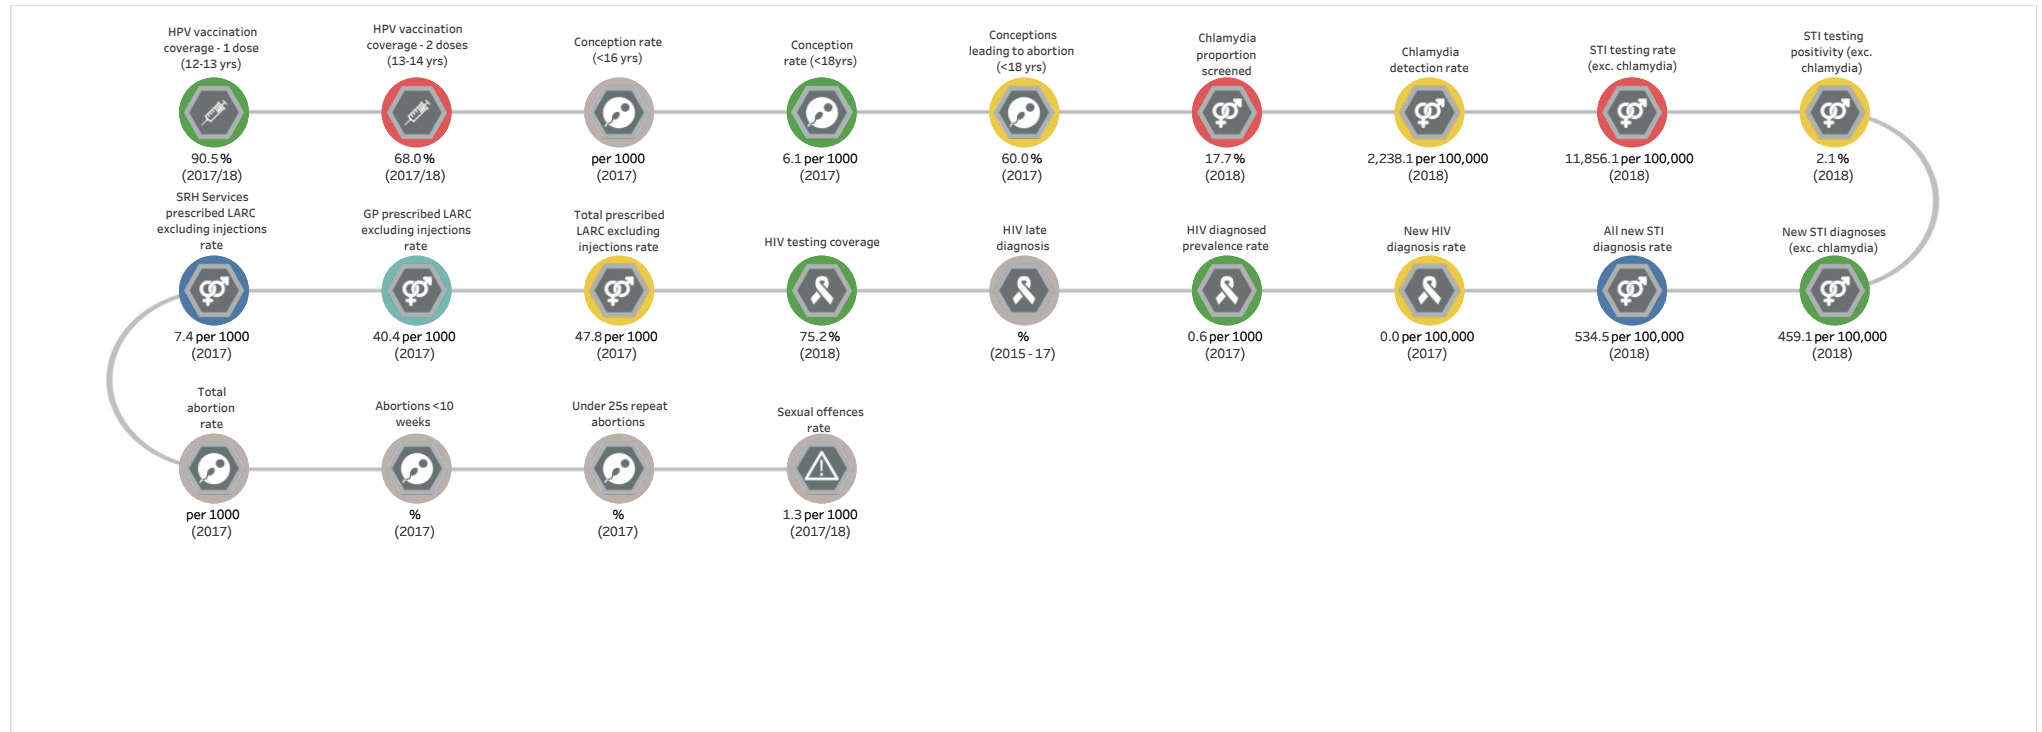

Area Name
Rutland

Theme
Sexual Health

Statistical Significance compared to England/Target

■ Better
 ■ Higher
 ■ Lower
 ■ Not compared
 ■ Similar
 ■ Worse

Data Source: Public Health England, Fingertips. Produced by the Business Intelligence Service at Leicestershire County Council, 2019