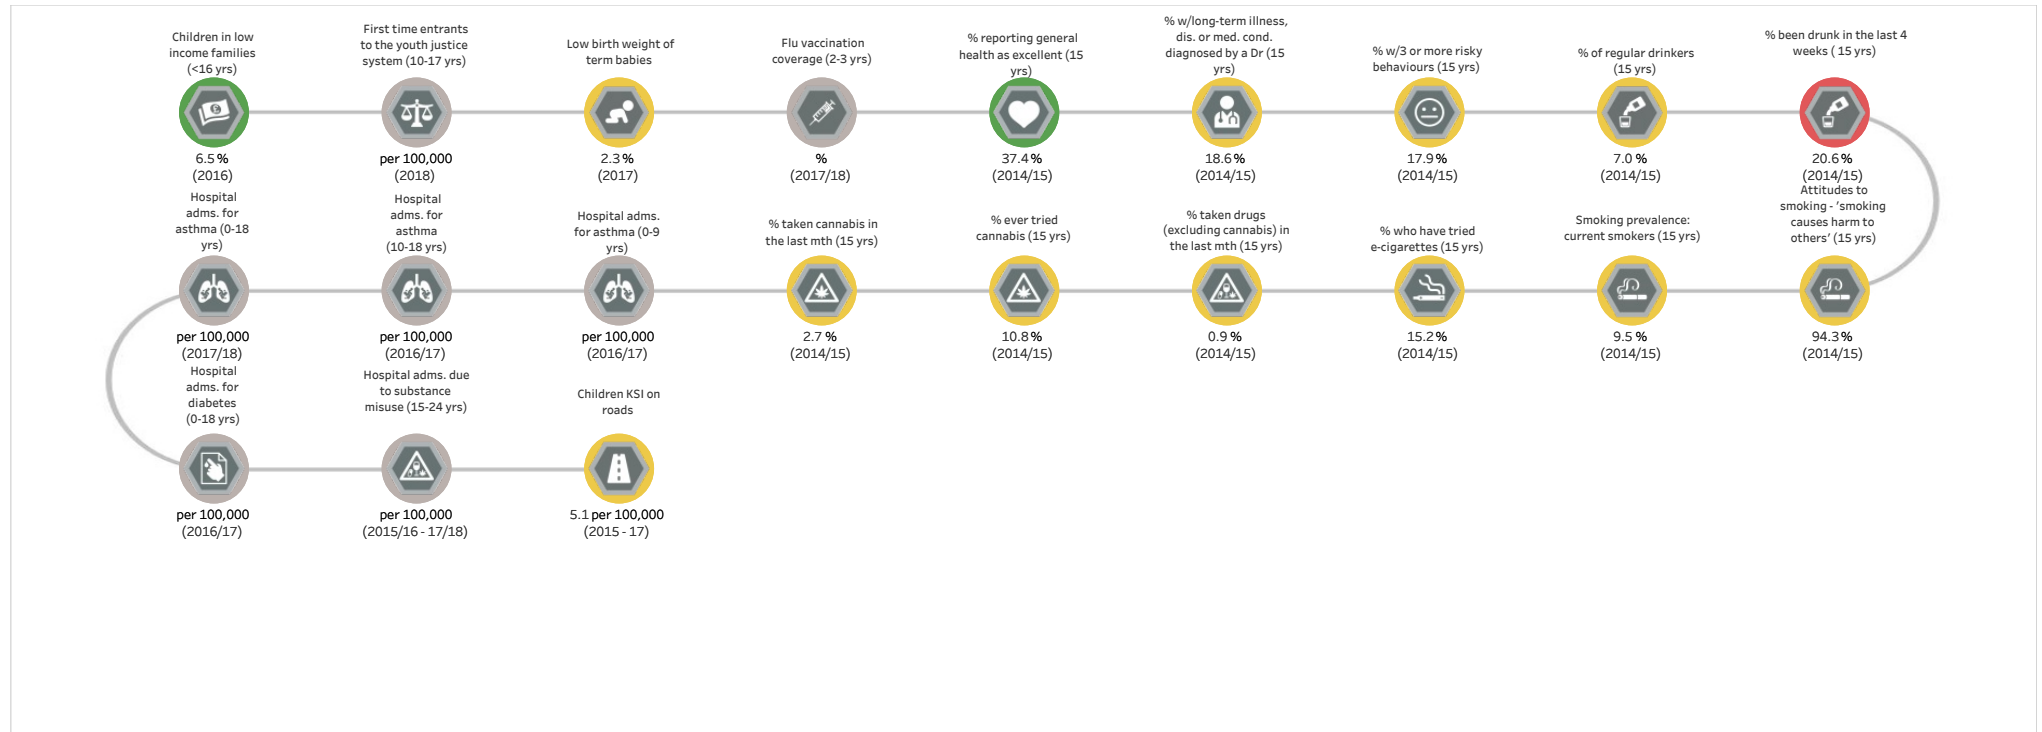

Area Name
Rutland

Theme
Physical Health of CYP

Statistical Significance compared to England/Target

■ Better
 ■ Higher
 ■ Lower
 ■ Not compared
 ■ Similar
 ■ Worse

Data Source: Public Health England, Fingertips. Produced by the Business Intelligence Service at Leicestershire County Council, 2019