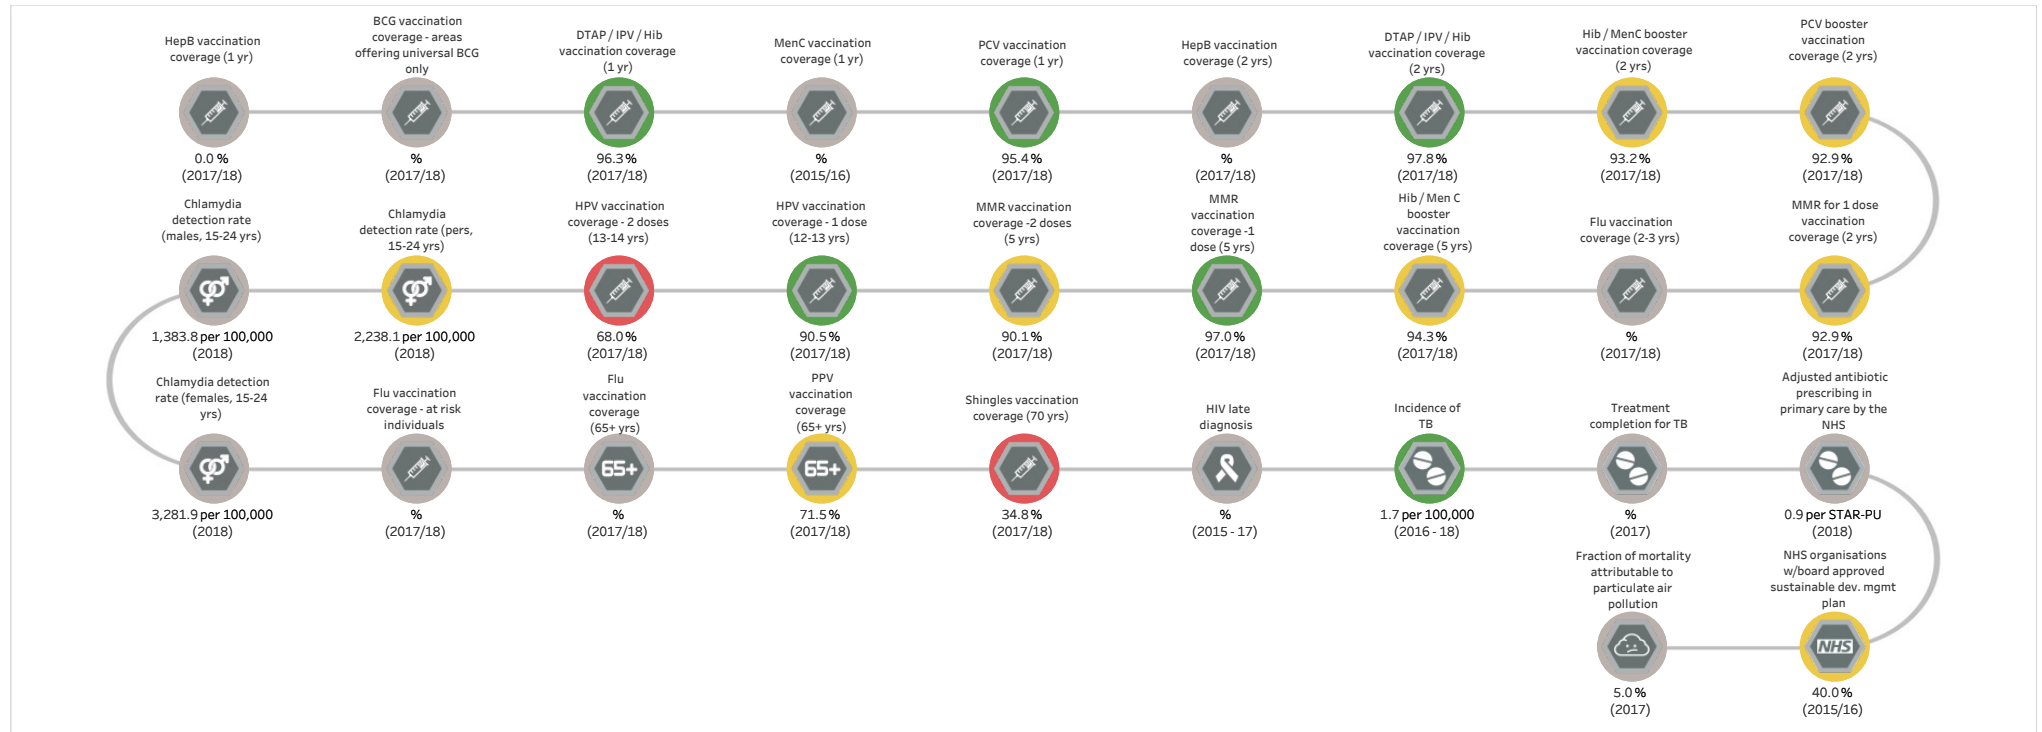

Area Name
Rutland

Theme
Health Protection

Statistical Significance compared to England/Target

■ Better
 ■ Higher
 ■ Lower
 ■ Not compared
 ■ Similar
 ■ Worse

Data Source: Public Health England, Fingertips. Produced by the Business Intelligence Service at Leicestershire County Council, 2019