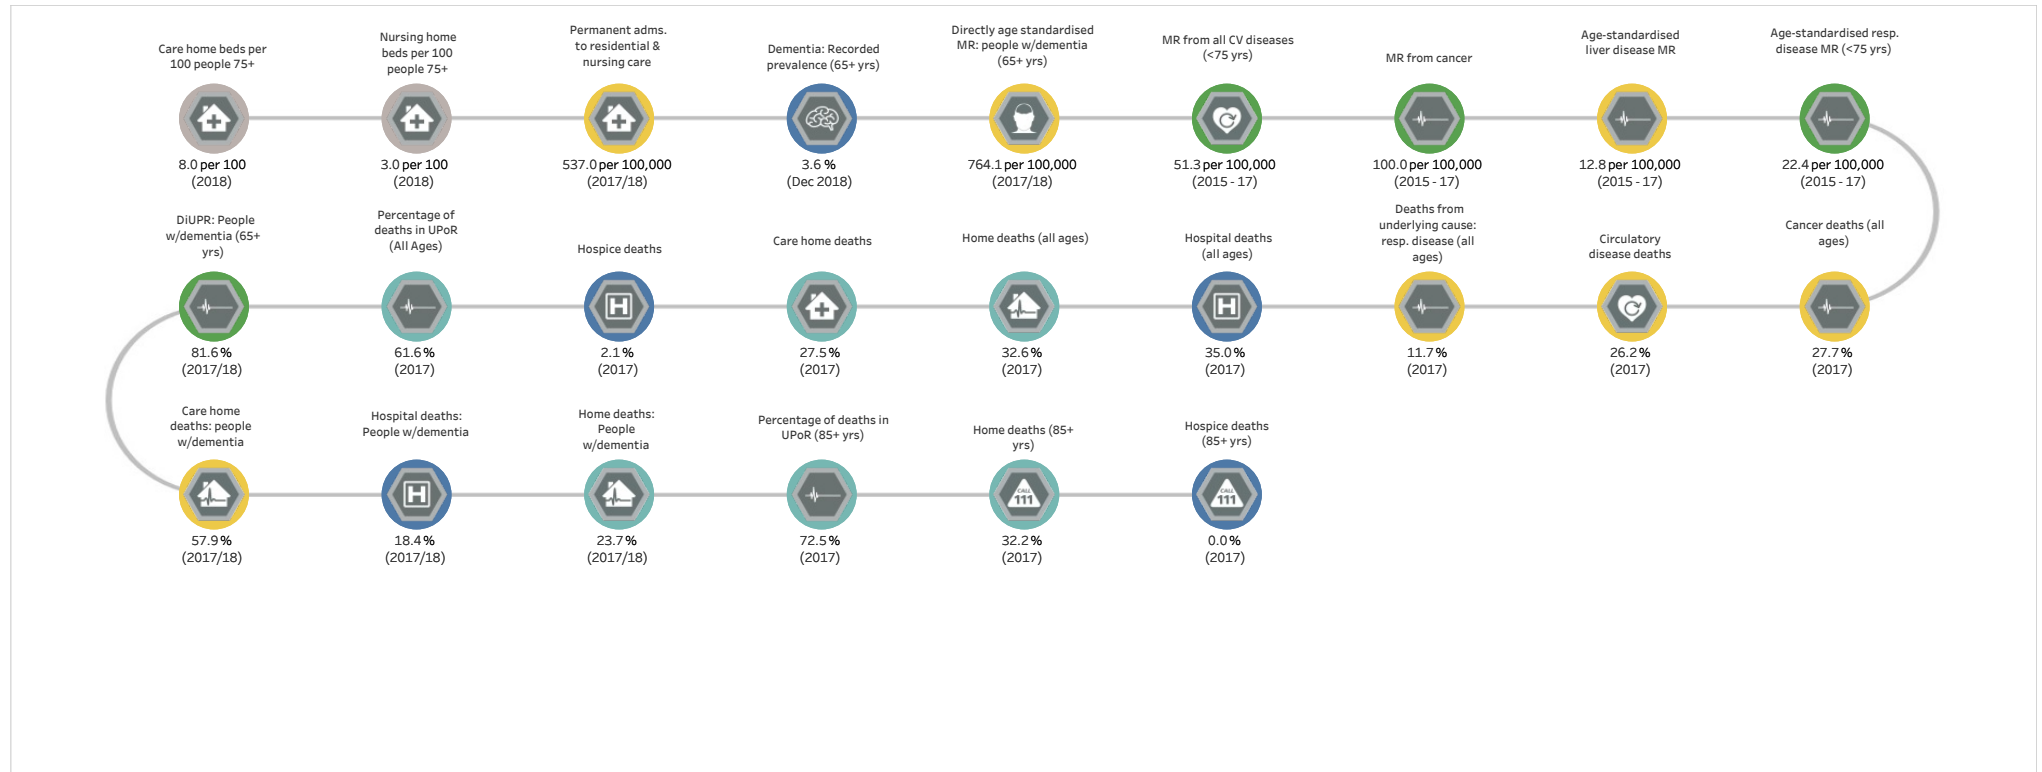

Area Name  
Rutland

Theme  
End of Life

Statistical Significance compared to England/Target

■ Better   
 ■ Higher   
 ■ Lower   
 ■ Not compared   
 ■ Similar   
 ■ Worse

Data Source: Public Health England, Fingertips. Produced by the Business Intelligence Service at Leicestershire County Council, 2019