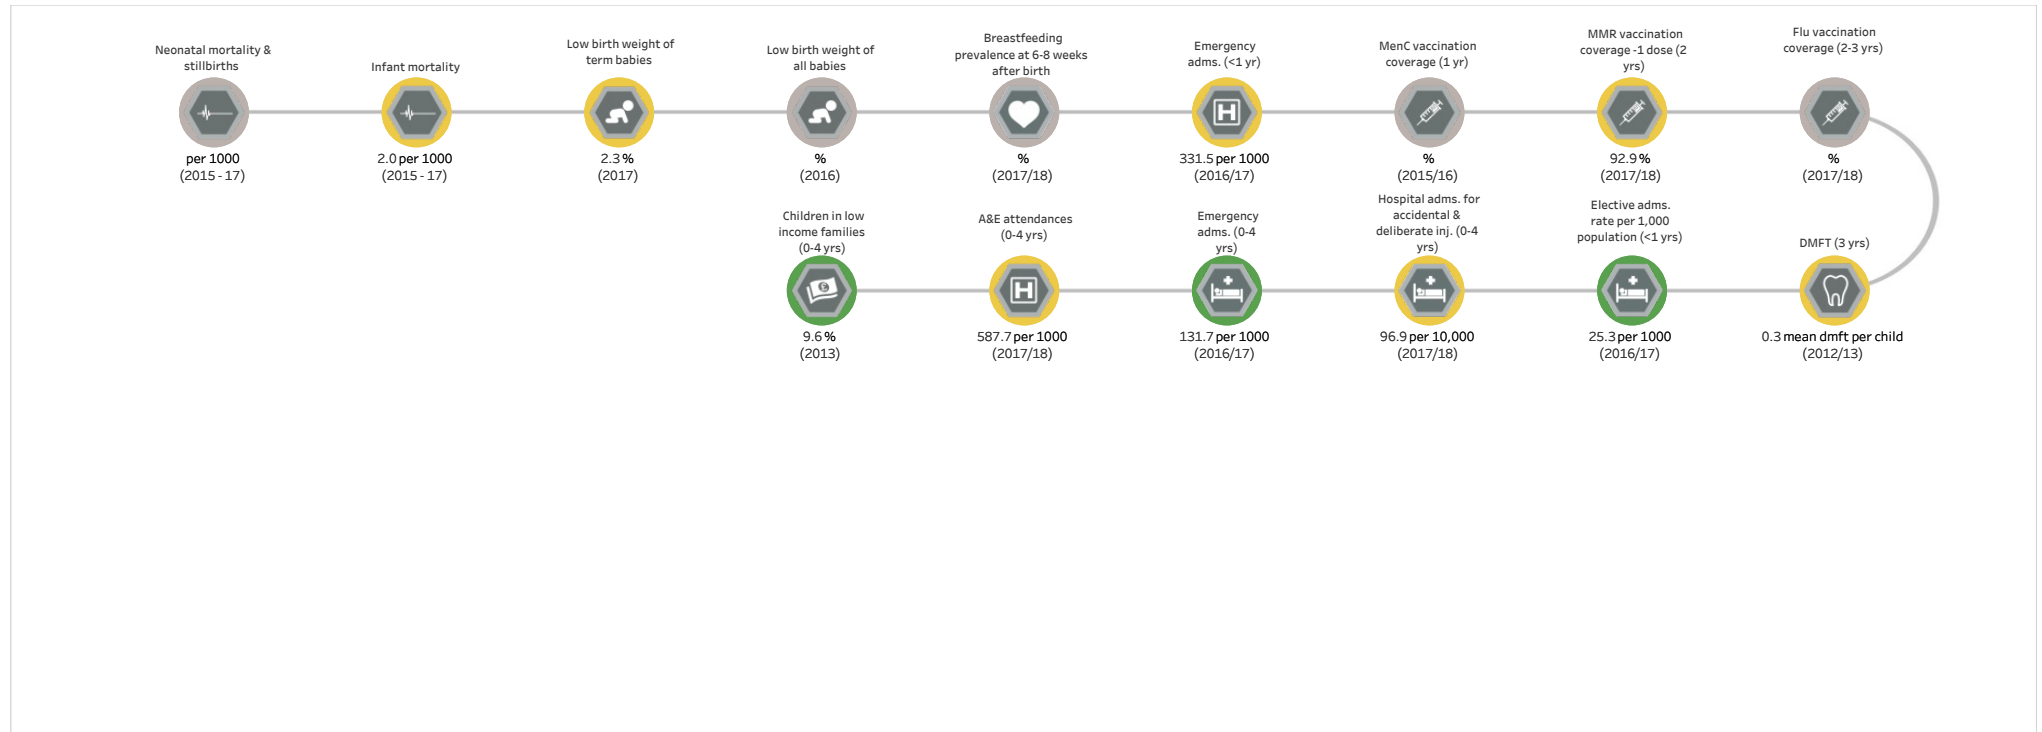

Area Name  
Rutland

Theme  
Early Years

Statistical Significance compared to England/Target

■ Better

■ Higher

■ Lower

■ Not compared

■ Similar

■ Worse

Data Source: Public Health England, Fingertips. Produced by the Business Intelligence Service at Leicestershire County Council, 2019