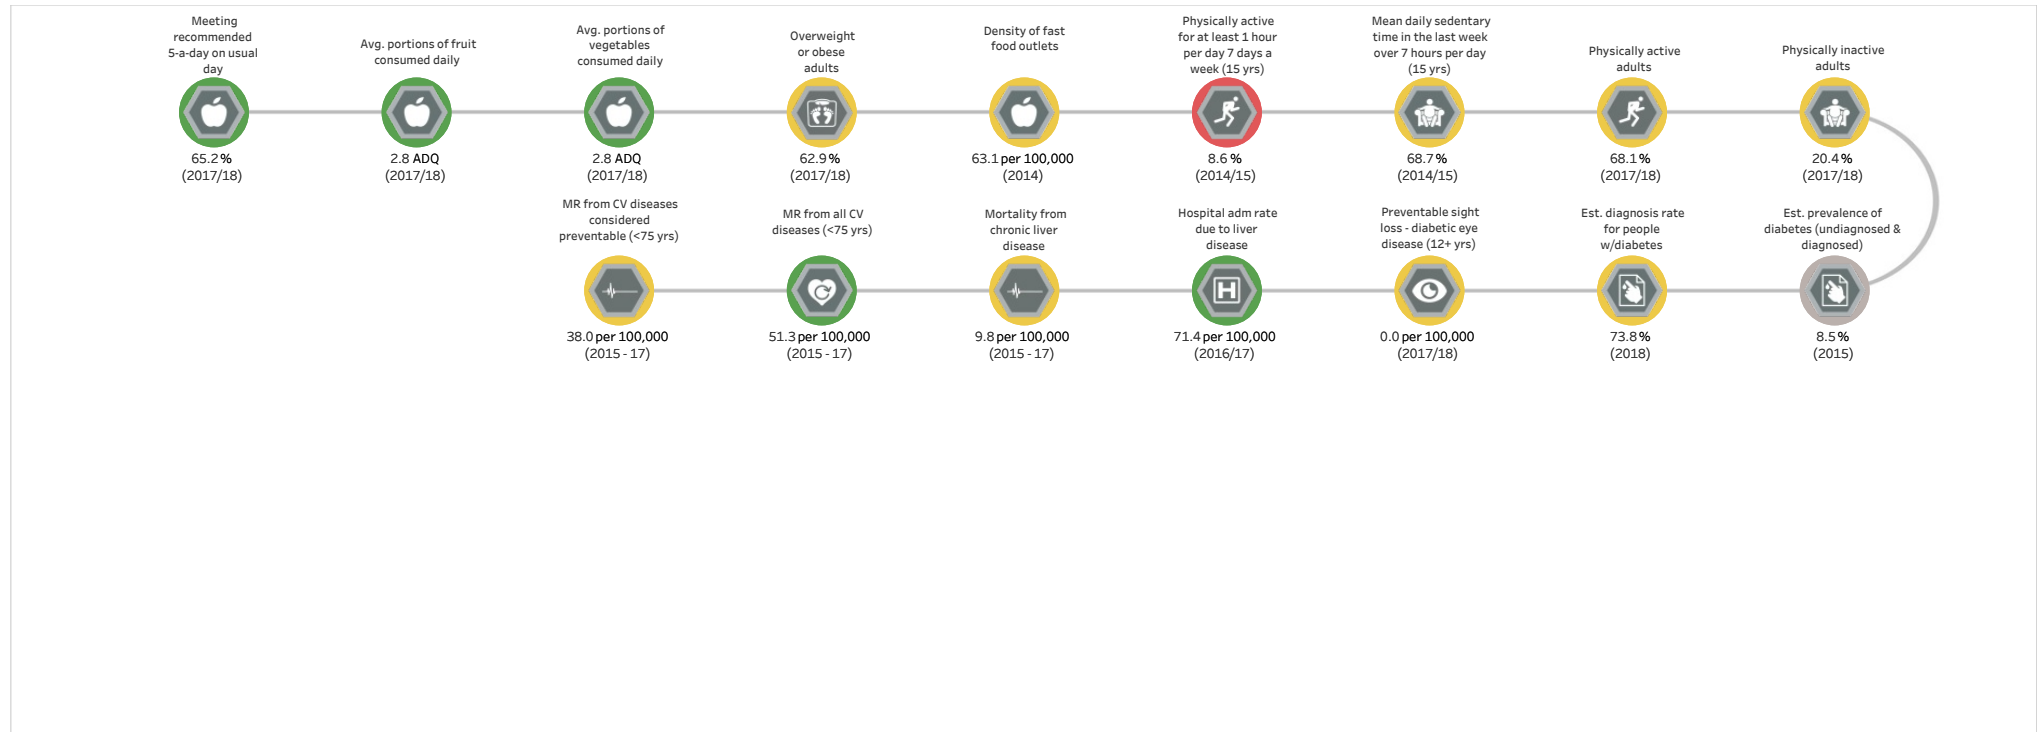

Area Name  
Rutland

Theme  
Diabetes

Statistical Significance compared to England/Target

■ Better   
 ■ Higher   
 ■ Lower   
 ■ Not compared   
 ■ Similar   
 ■ Worse

Data Source: Public Health England, Fingertips. Produced by the Business Intelligence Service at Leicestershire County Council, 2019