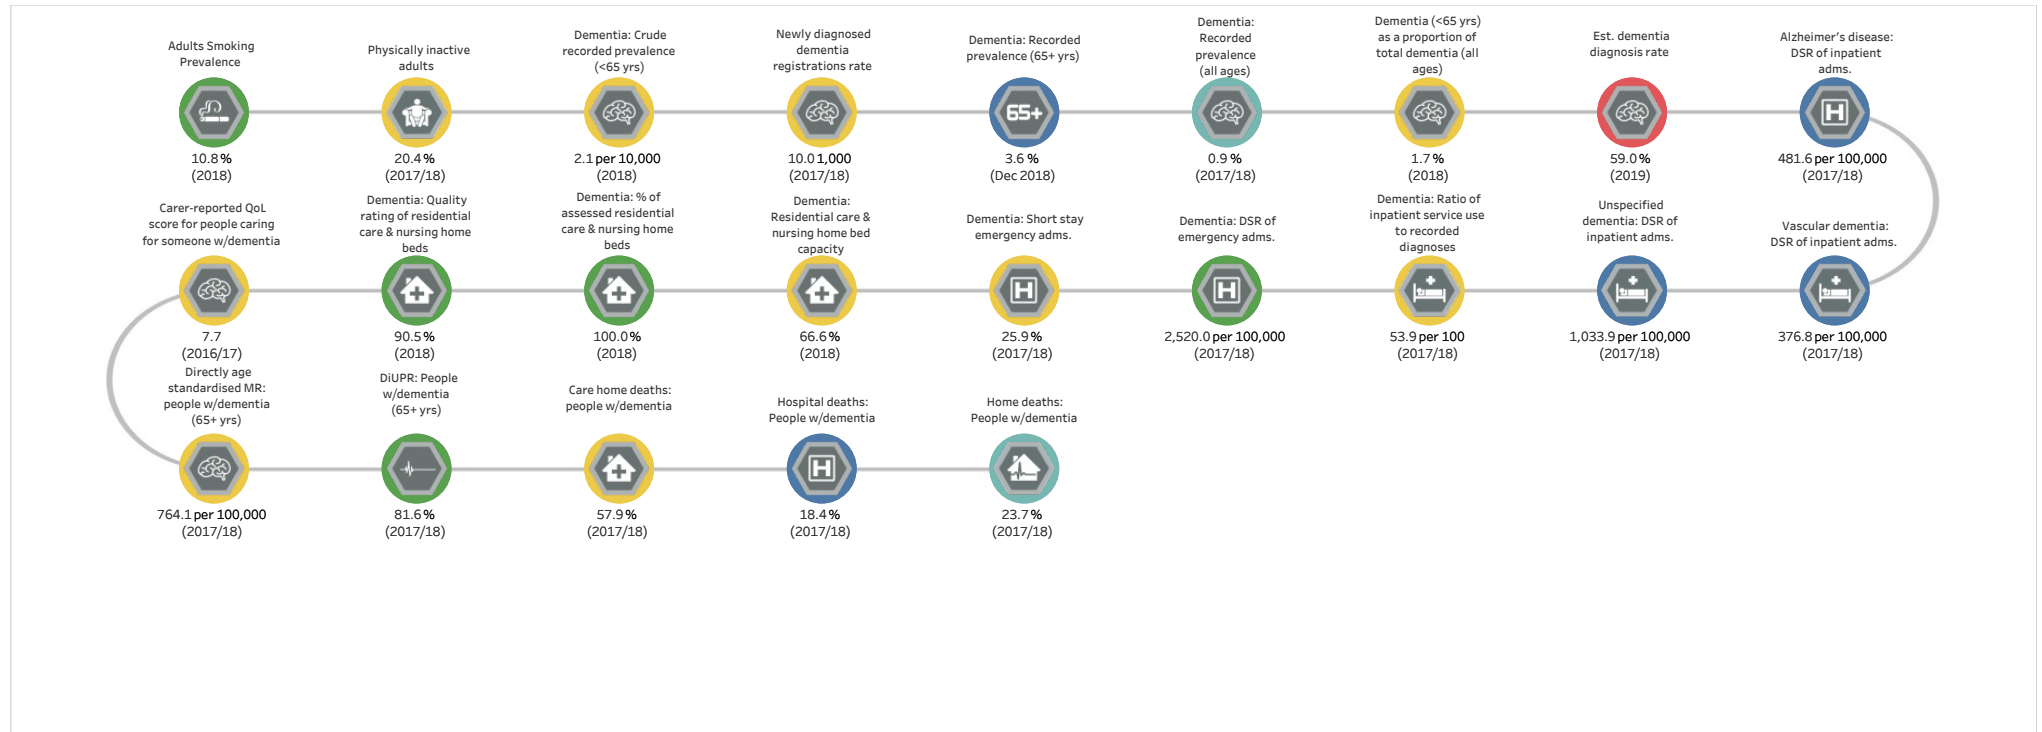

Area Name  
Rutland

Theme  
Dementia

Statistical Significance compared to England/Target

■ Better   
 ■ Higher   
 ■ Lower   
 ■ Not compared   
 ■ Similar   
 ■ Worse

Data Source: Public Health England, Fingertips. Produced by the Business Intelligence Service at Leicestershire County Council, 2019