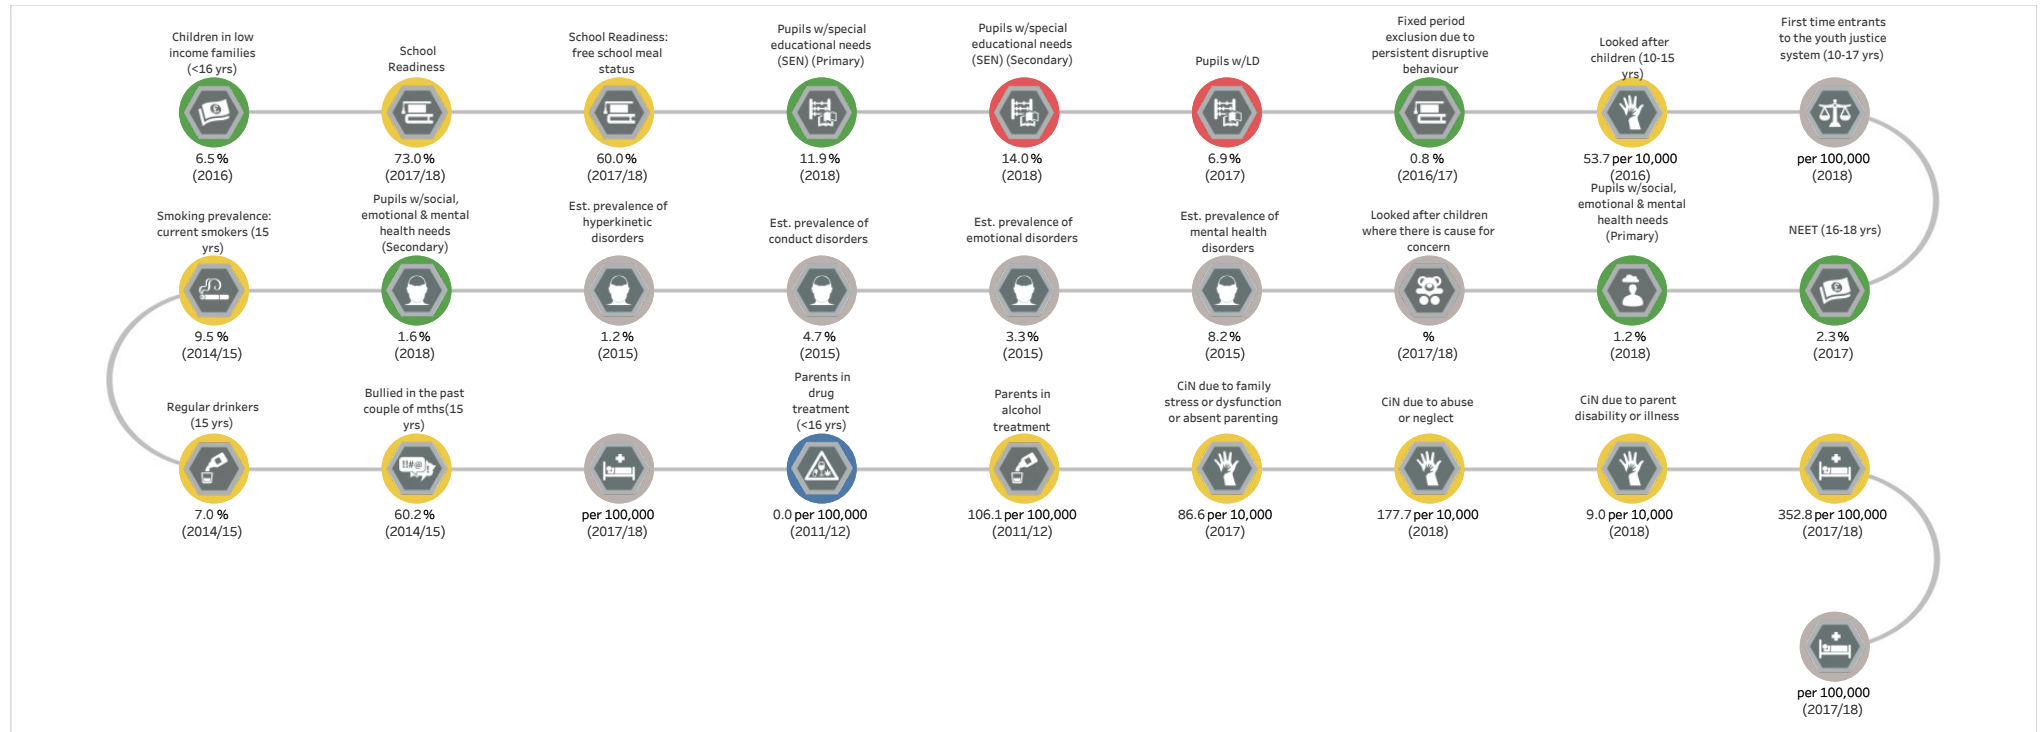

Area Name
Rutland

Theme
CYP Mental Health

Statistical Significance compared to England/Target

■ Better
 ■ Higher
 ■ Lower
 ■ Not compared
 ■ Similar
 ■ Worse

Data Source: Public Health England, Fingertips. Produced by the Business Intelligence Service at Leicestershire County Council, 2019