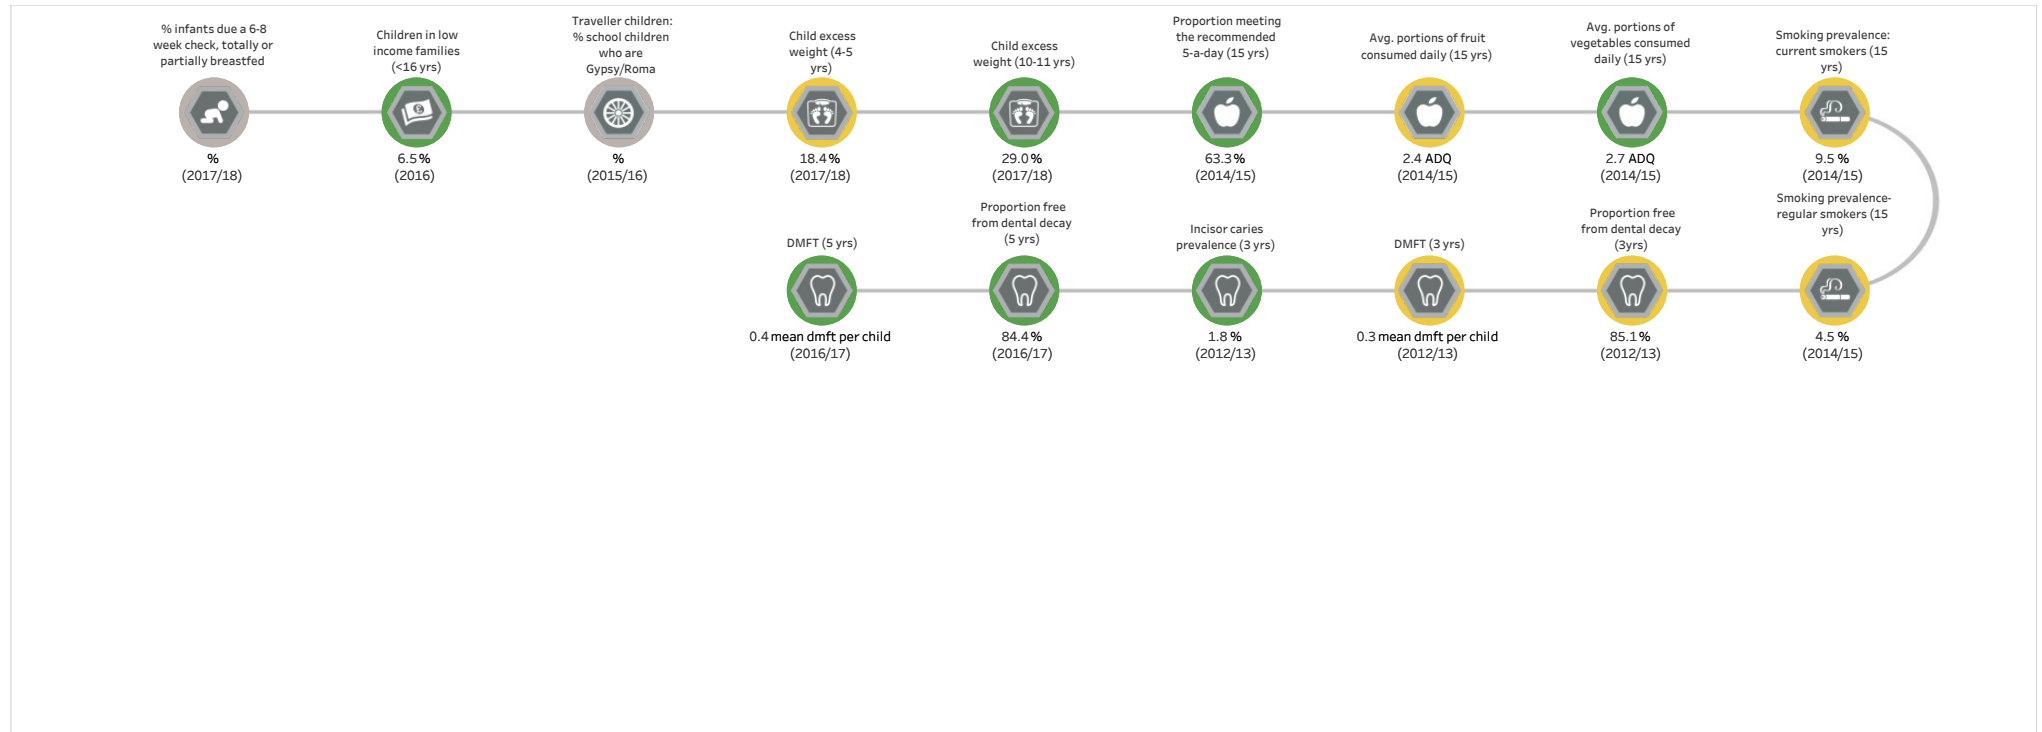

Area Name  
Rutland

Theme  
Children's Oral Health

Statistical Significance compared to England/Target

■ Better   
 ■ Higher   
 ■ Lower   
 ■ Not compared   
 ■ Similar   
 ■ Worse

Data Source: Public Health England, Fingertips. Produced by the Business Intelligence Service at Leicestershire County Council, 2019