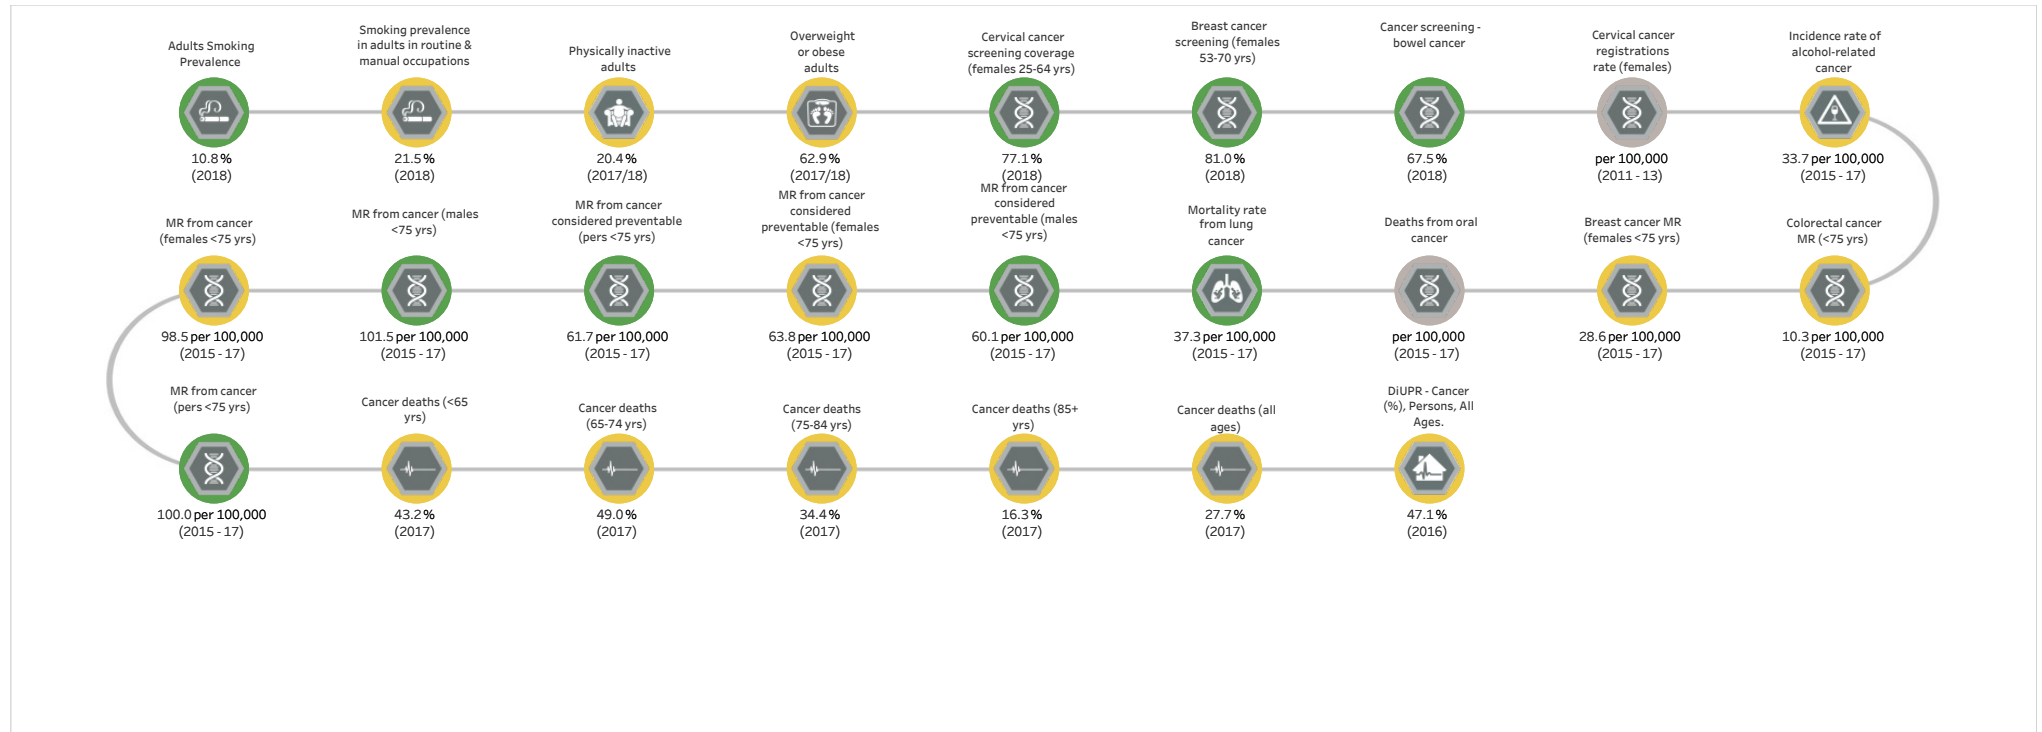

Area Name  
Rutland

Theme  
Cancer

Statistical Significance compared to England/Target

■ Better   
 ■ Higher   
 ■ Lower   
 ■ Not compared   
 ■ Similar   
 ■ Worse

Data Source: Public Health England, Fingertips. Produced by the Business Intelligence Service at Leicestershire County Council, 2019