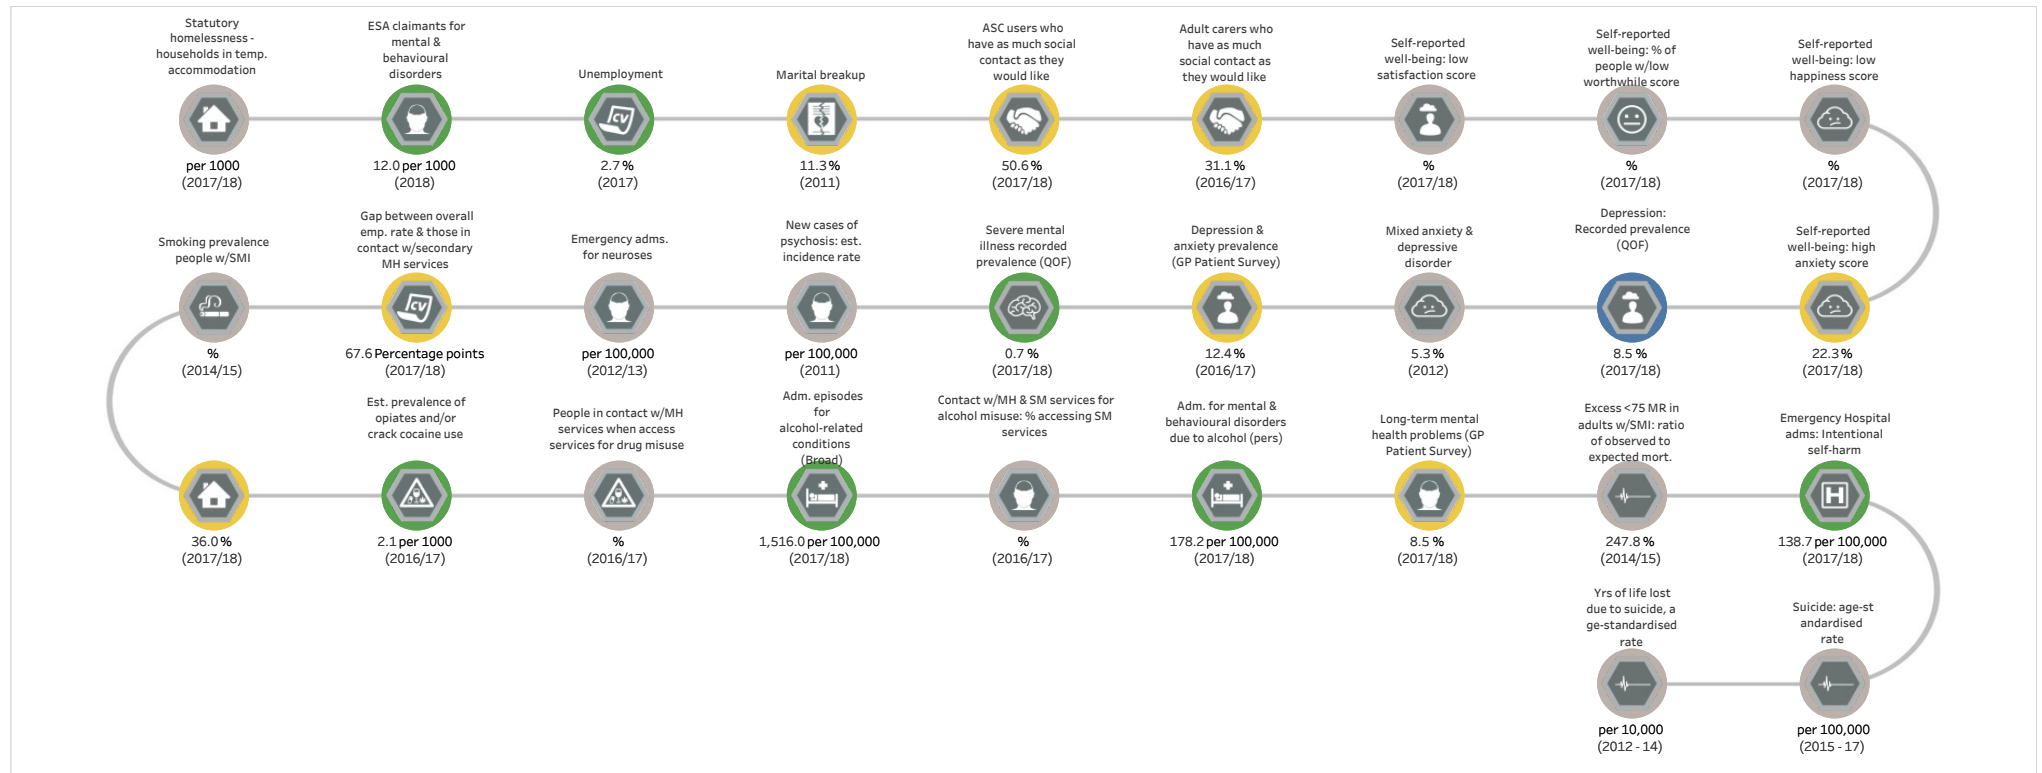

Area Name
Rutland

Theme
Adults Mental Health

Statistical Significance compared to England/Target

■ Better
 ■ Higher
 ■ Lower
 ■ Not compared
 ■ Similar
 ■ Worse

Data Source: Public Health England, Fingertips. Produced by the Business Intelligence Service at Leicestershire County Council, 2019