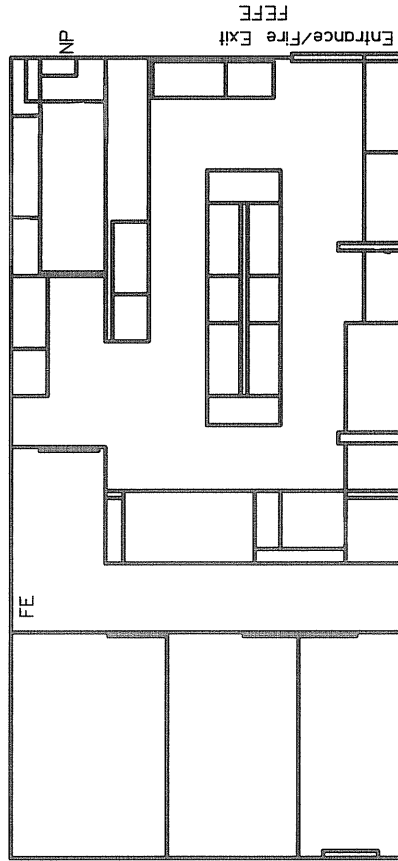

THE ENTIRE PREMISES MAY BE USED FOR
THE SALE OF ALCOHOL AND THE PROVISION
OF LATE NIGHT REFRESHMENT

Site Name: Oakham

Key:

Scale: 1:100 on A4

Shop Floor Size: 37.8 sqm

NP: Night Pay

FE: Fire Etinguishers