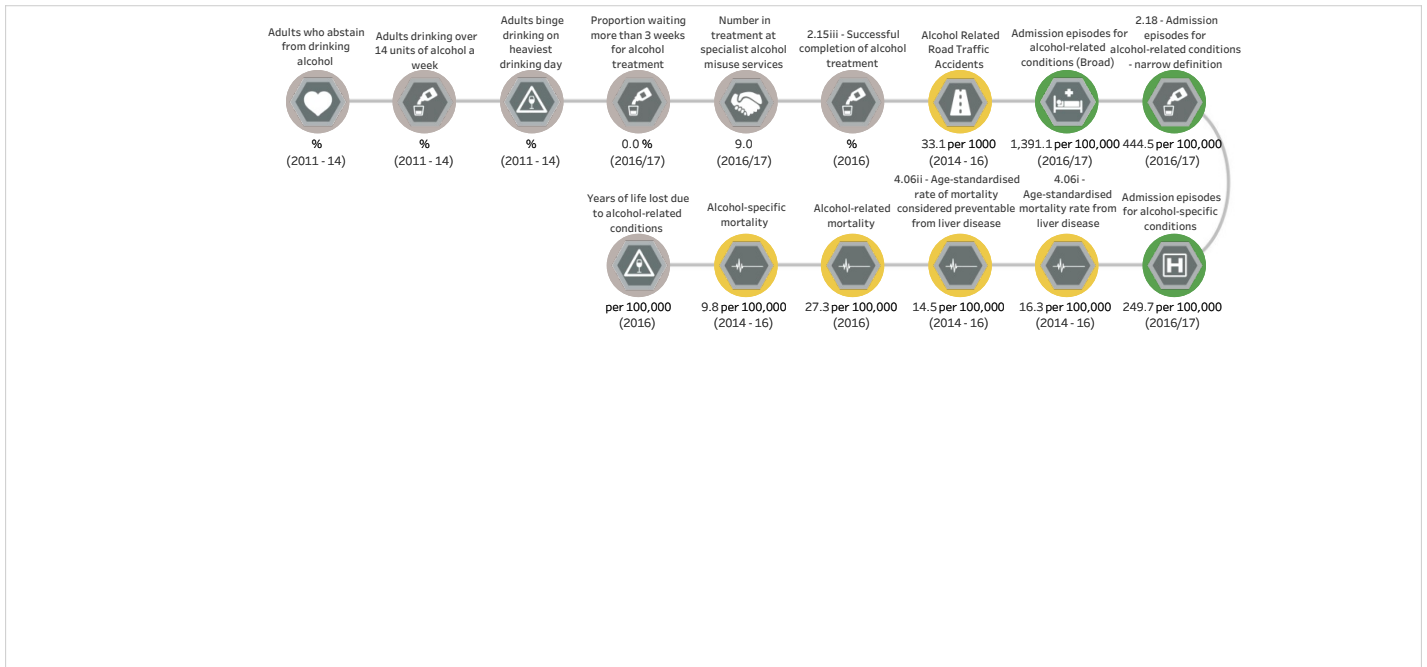

Area Name
Rutland

Theme
Alcohol

Statistical Significance compared to England/Target

■ Better
■ Higher
■ Lower
■ Not compared
■ Similar
■ Worse