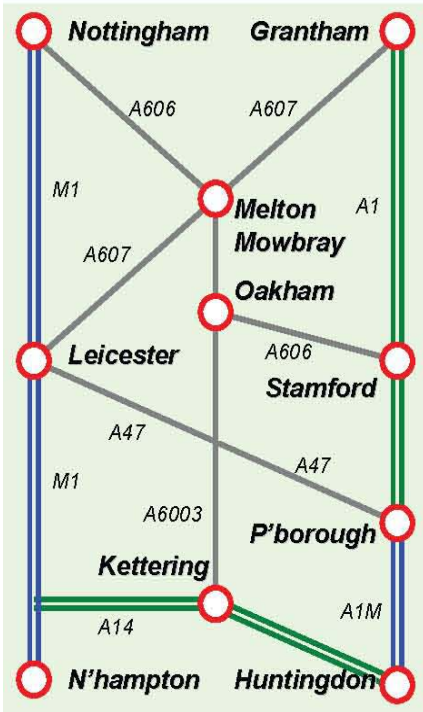

Rutland County Council

Catmose
Oakham
Rutland
LE15 6HP

Tel: 01572 722577
Fax: 01572 758307
www.rutland.gov.uk

Crown copyright. All rights reserved. Rutland County Council Licence No. 100018056. 2007

By Train: Oakham railway station is approximately 15 minutes walk from the council offices.

By Plane: Nottingham East Midlands airport is approximately 50 minutes drive away (35 miles).

By Bus: From the corner of John Street approximately 10 minutes walk from the council offices.