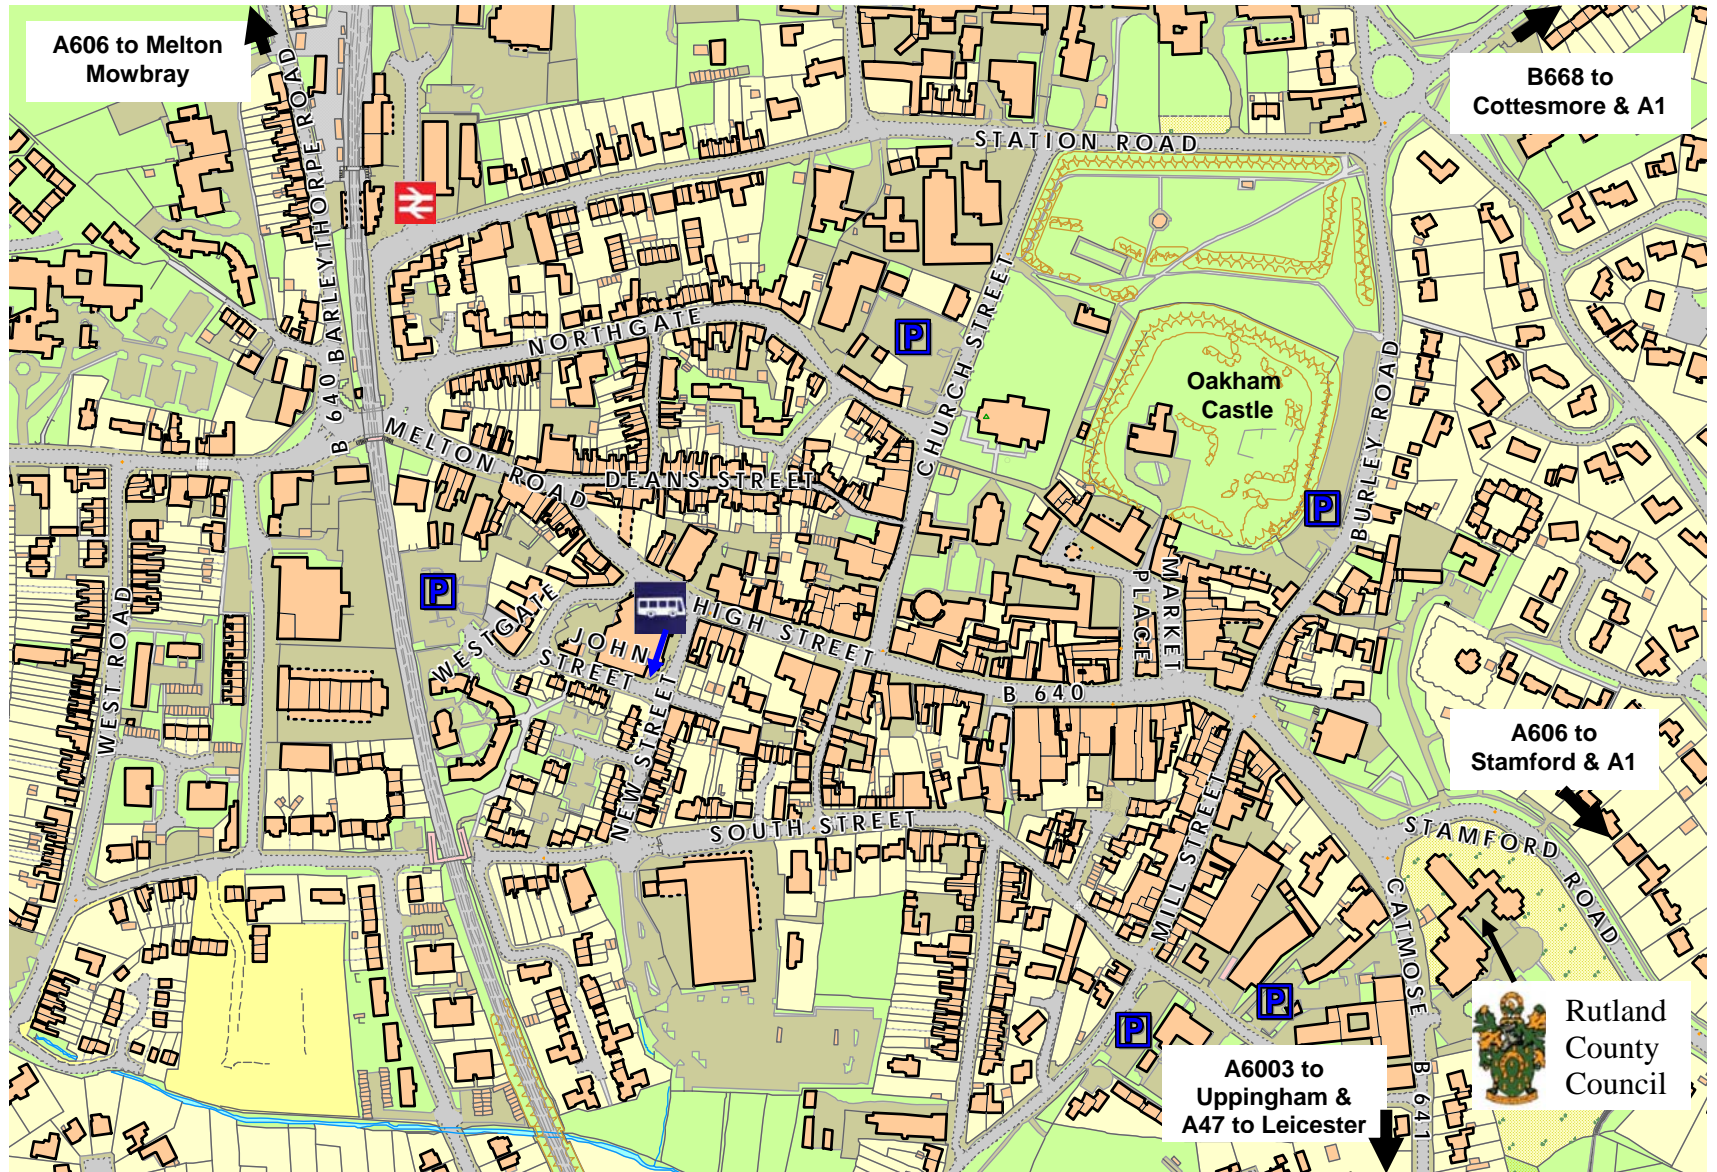

Rutland County Council

Catmose
Oakham
Rutland
LE15 6HP

Tel: 01572 722577
Fax: 01572 758307
www.rutland.gov.uk

Crown copyright. All rights reserved. Rutland County Council Licence No. 100018056. 2007

By Train: Oakham railway station is approximately 15 minutes walk from the council offices.

By Plane: Nottingham East Midlands airport is approximately 50 minutes drive away (35 miles).

By Bus: From the corner of John Street approximately 10 minutes walk from the council offices.